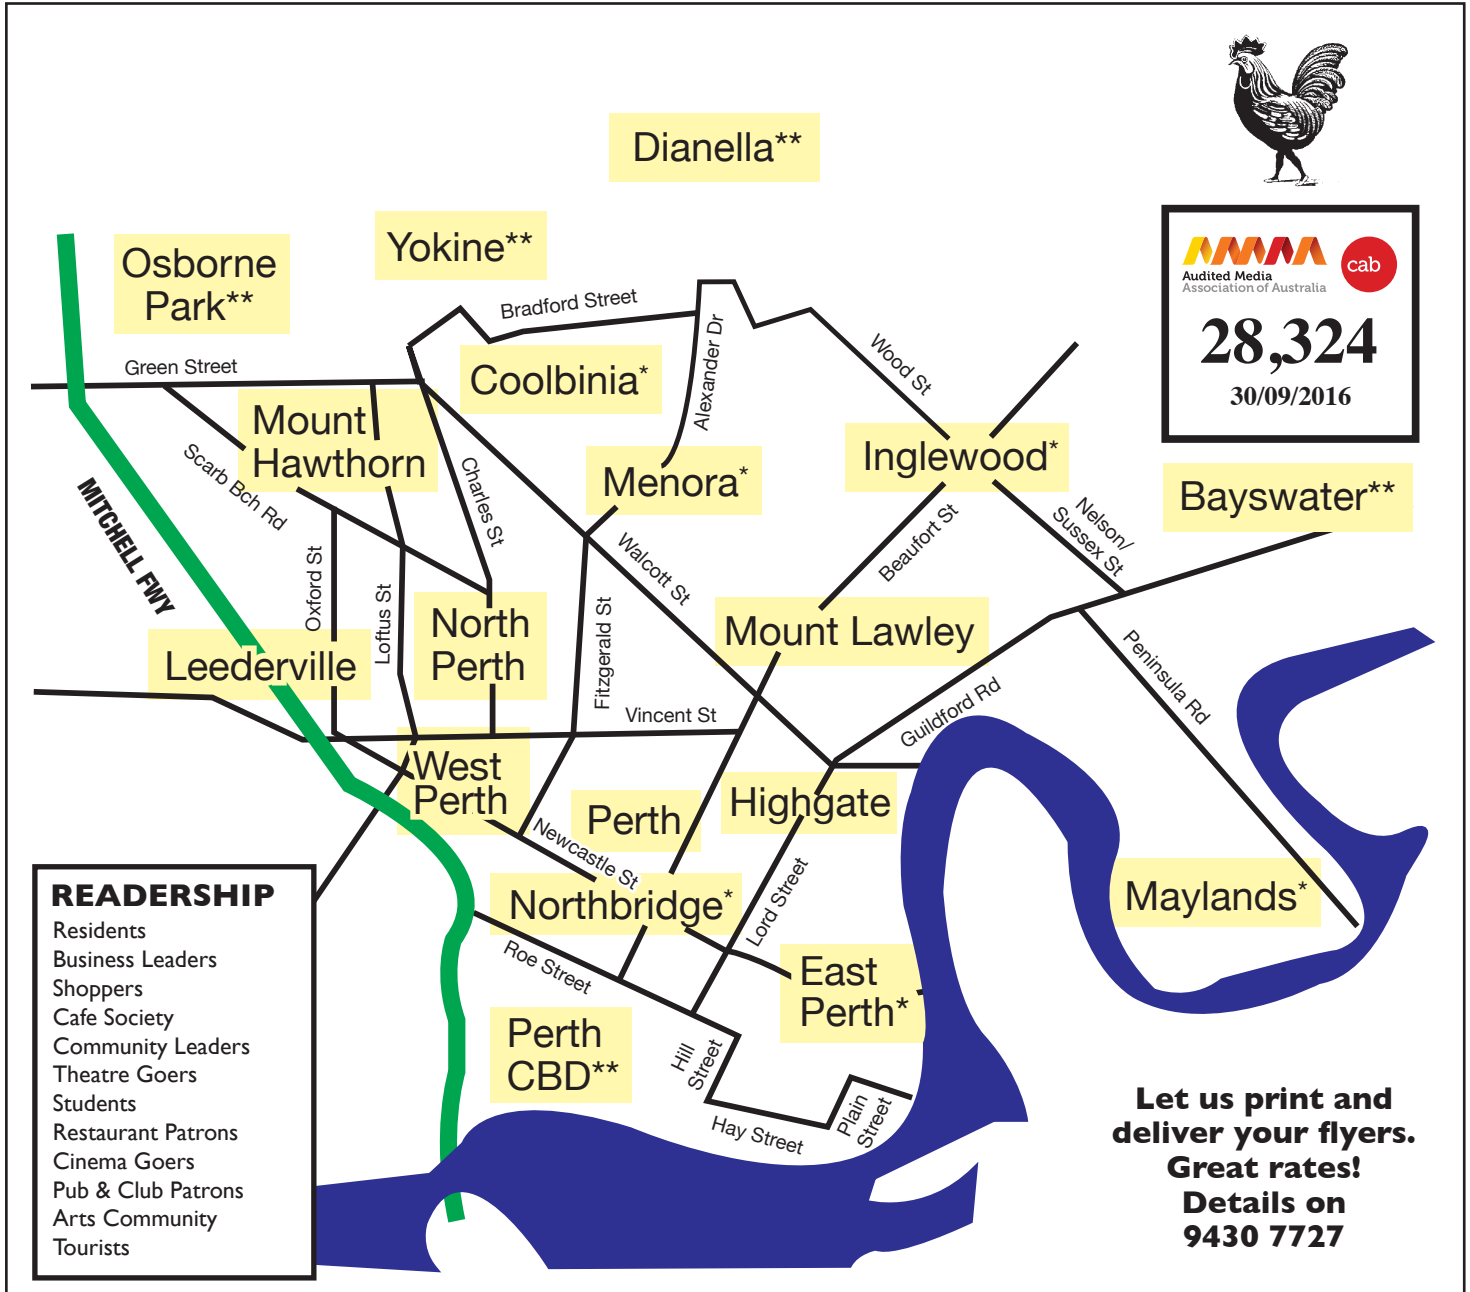

Distribution Areas

AMMA cab
 Audited Media Association of Australia
28,324
 30/09/2016

Week A

Highgate	1090
Leederville	1914
Mt Hawthorn	3334
Mt Lawley	5002
North Perth	4085
Perth	3422
West Perth	1257
East Perth (Vincent)	120
Inglewood*	2555
Maylands (part)*	4047
Street Press	1418

Week B

Highgate	1090
Leederville	1914
Mt Hawthorn	3334
Mt Lawley	5002
North Perth	4085
Perth	3422
West Perth	1257
East Perth*	2830
Coolbinia*	536
Menora*	1089
Northbridge*	1246
Street Press	1393

*Indicates fortnightly delivery areas
 ** Indicates Street Press Suburbs

Want to reach readers in Perth's south of the river suburbs as well? We can help! Call 9430 7727