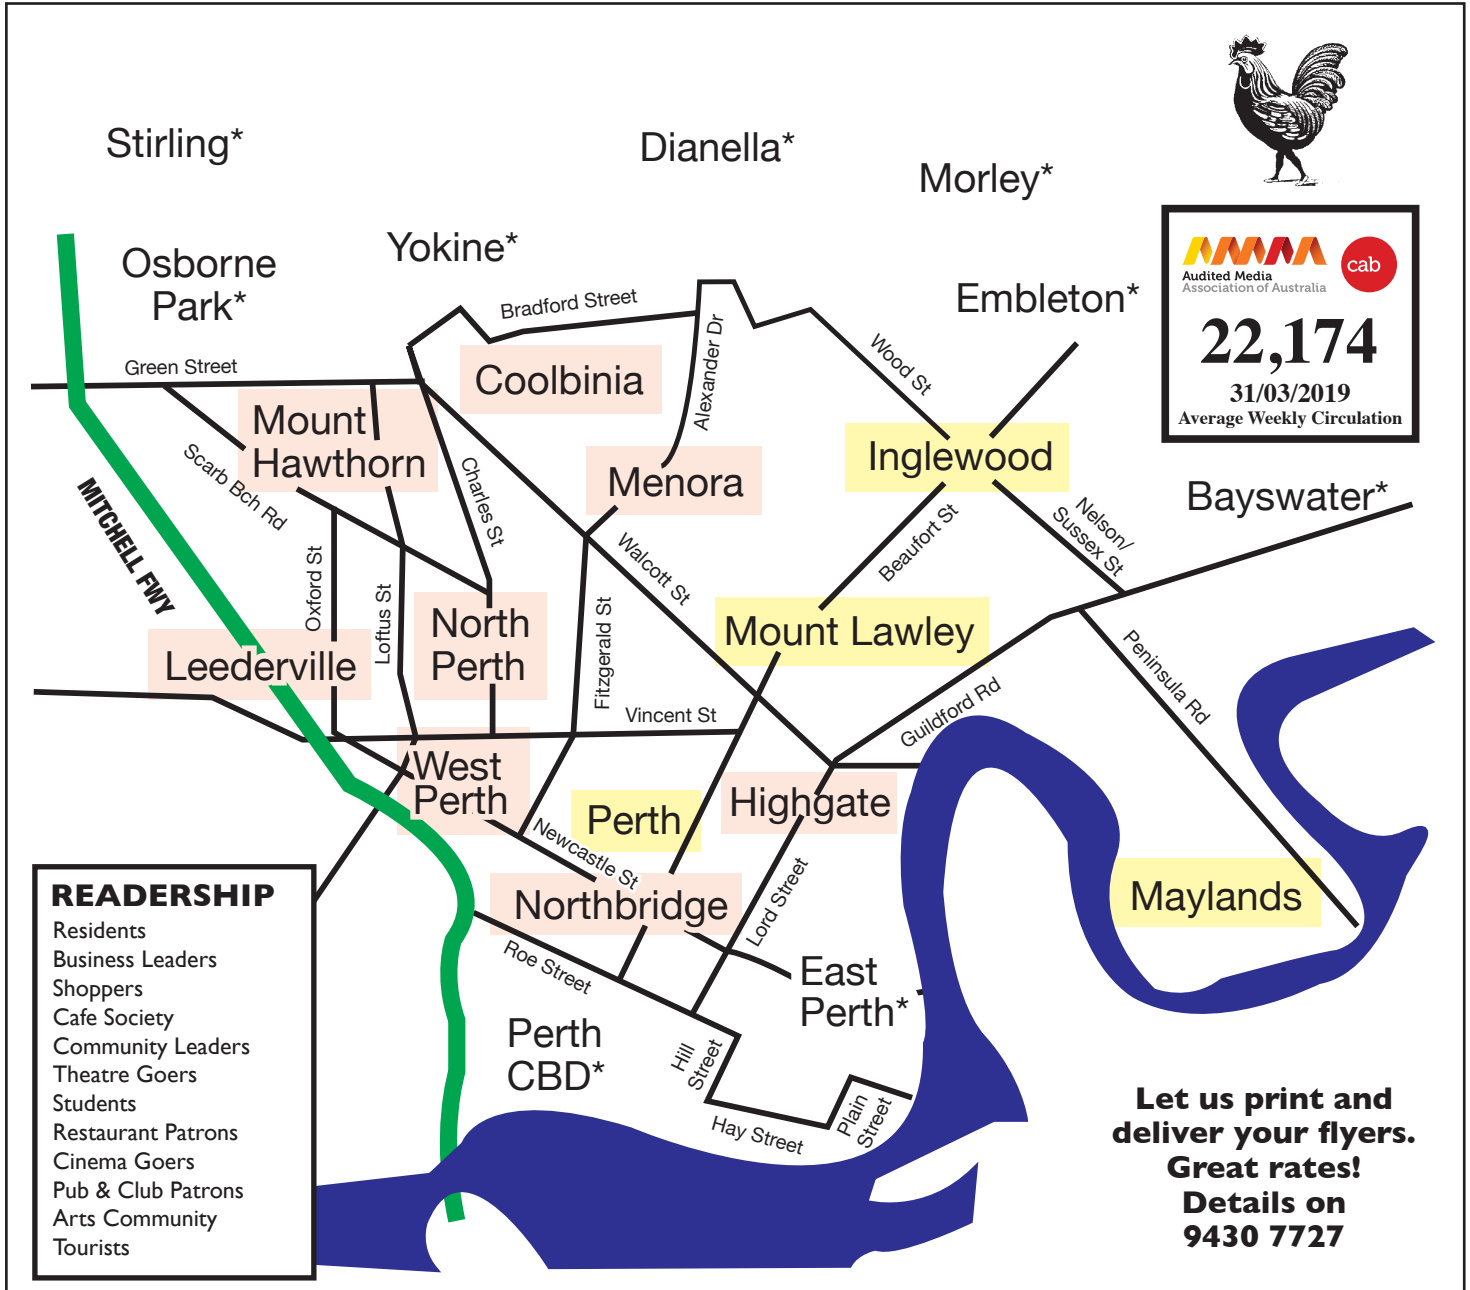

## Distribution Areas

\* Indicates Street Press Suburbs

### Week A

Inglewood .....	2575
Maylands (part).....	4324
Mt Lawley .....	4926
Perth .....	3219
Street Press .....	1855

### Week B

Coolbinia .....	560
Highgate .....	1157
Leederville .....	1947
Menora .....	1114
Mt Hawthorn .....	3351
Northbridge .....	1246
North Perth .....	4202
West Perth .....	1232
Street Press.....	1780