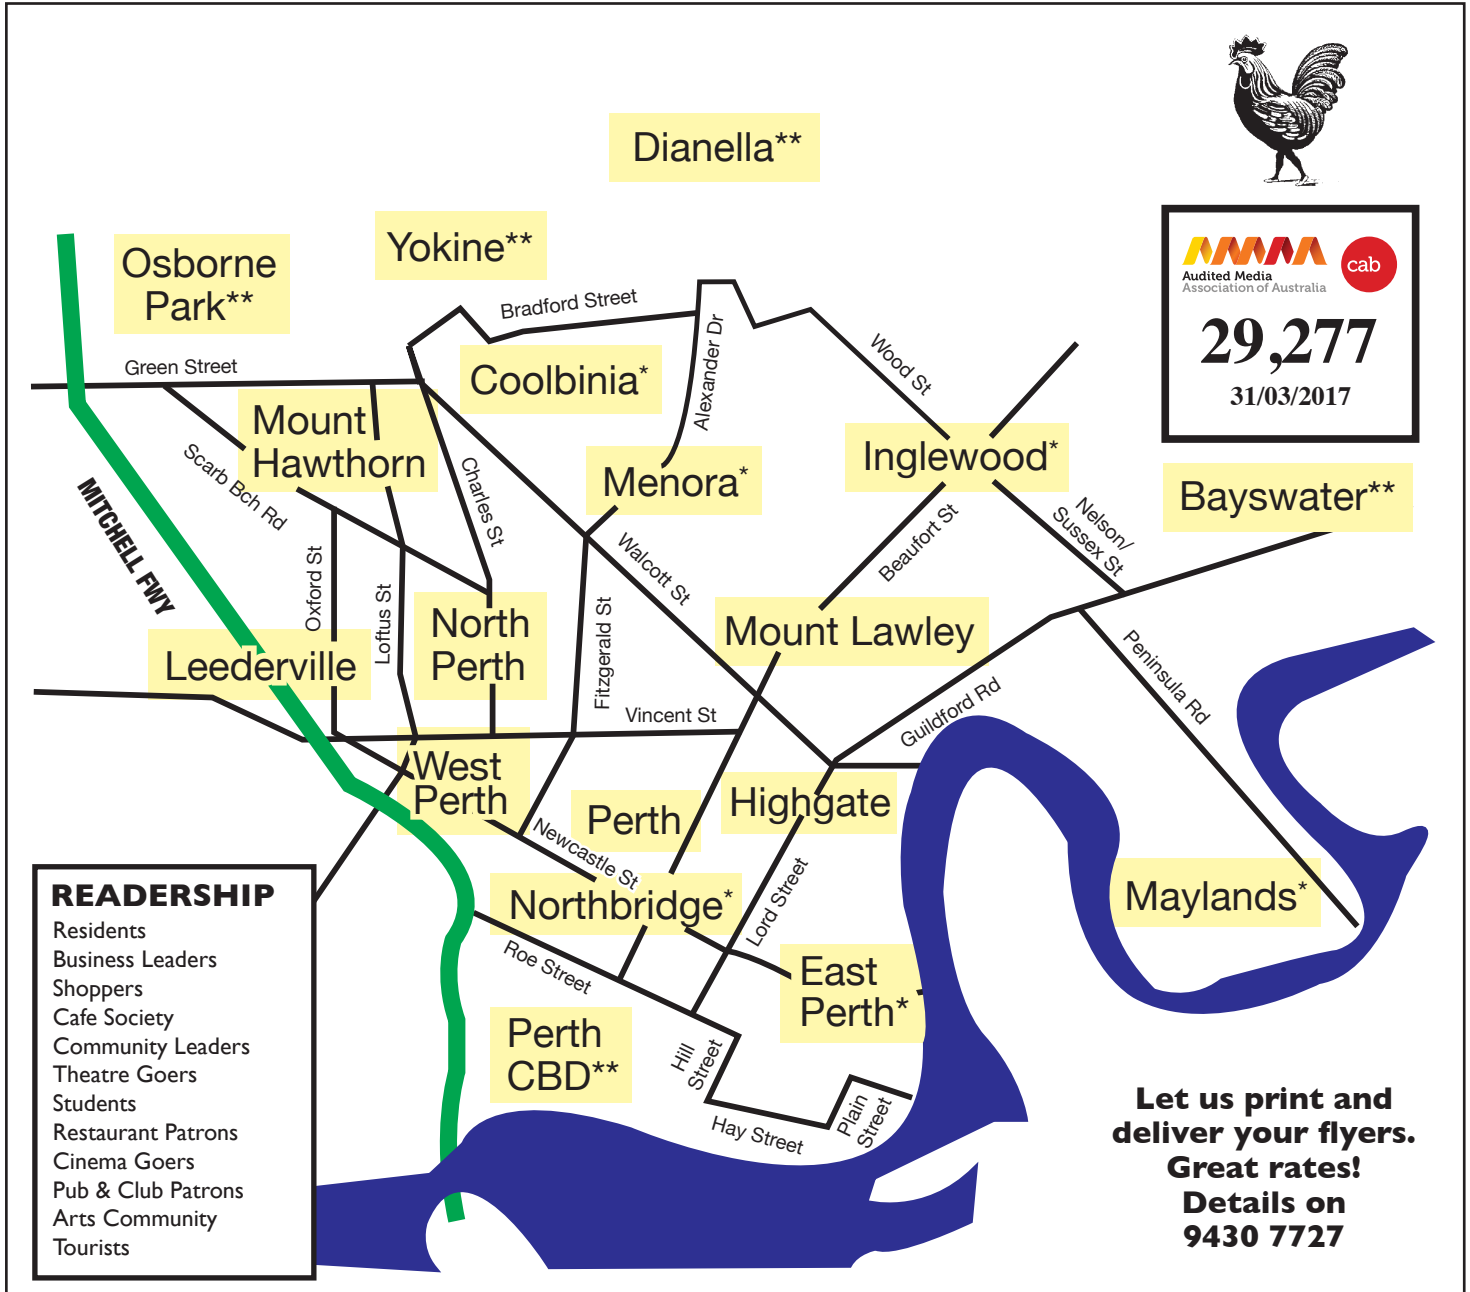

Distribution Areas

Want to reach readers in Perth's south of the river suburbs as well? We can help! Call 9430 7727

Week A

Highgate	1160
Leederville	1914
Mt Hawthorn	3354
Mt Lawley	5040
North Perth	4172
Perth	3426
West Perth	1257
East Perth (Vincent)	120
Inglewood*	2555
Maylands (part)*	4047
Street Press	1528

*Indicates fortnightly delivery areas
 ** Indicates Street Press Suburbs

Week B

Highgate	1160
Leederville	1914
Mt Hawthorn	3354
Mt Lawley	5040
North Perth	4172
Perth	3426
West Perth	1257
East Perth*	2830
Coolbinia*	539
Menora*	1089
Northbridge*	1246
Street Press	1473