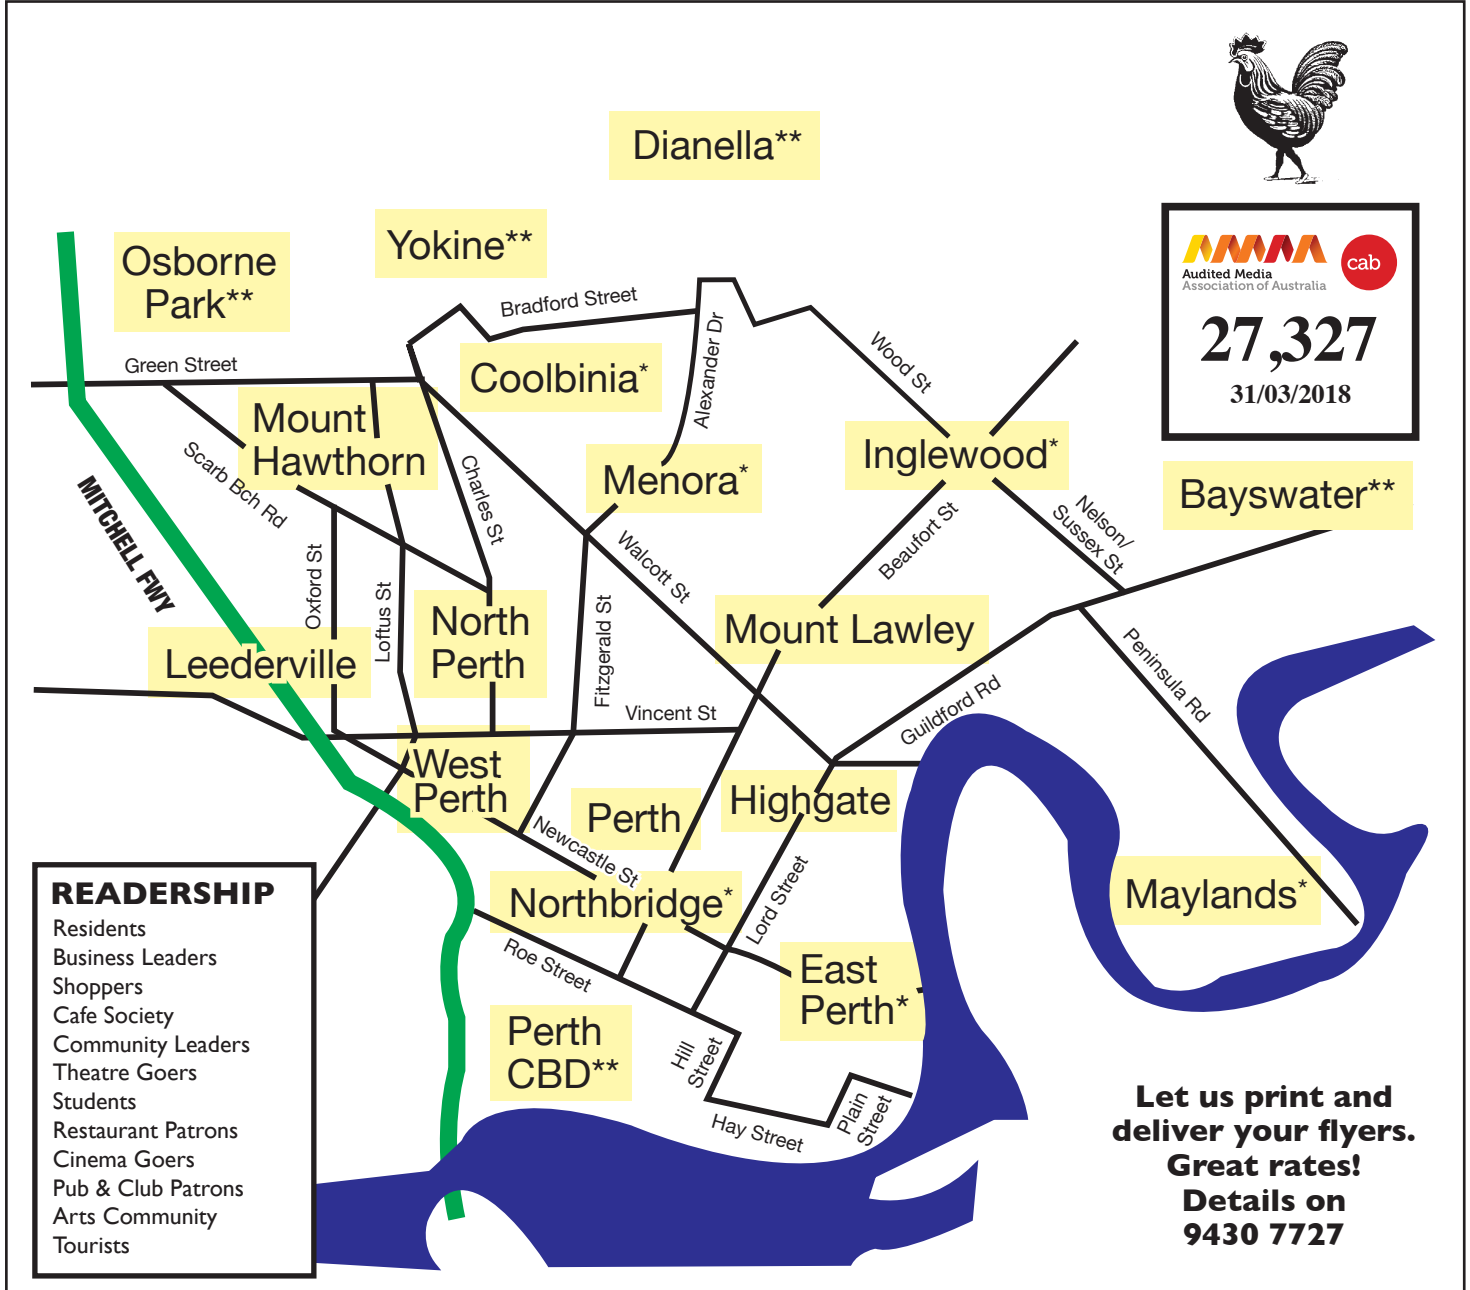

## Distribution Areas

**AMMA** cab  
 Audited Media Association of Australia  
**27,327**  
 31/03/2018

### Week A

Highgate .....	1157
Leederville .....	1927
Mt Hawthorn .....	3346
Mt Lawley .....	5009
North Perth .....	4199
Perth .....	3306
West Perth .....	1252
East Perth (Vincent) .....	120
Inglewood* .....	2585
Maylands (part)* .....	4065
Street Press .....	1495

### Week B

Highgate .....	1157
Leederville .....	1927
Mt Hawthorn .....	3346
Mt Lawley .....	5009
North Perth .....	4199
Perth .....	3306
West Perth .....	1252
East Perth* .....	2835
Coolbinia* .....	547
Menora* .....	1074
Northbridge* .....	1246
Street Press .....	1490

\*Indicates fortnightly delivery areas  
 \*\* Indicates Street Press Suburbs

**Want to reach readers in Perth's south of the river suburbs as well? We can help! Call 9430 7727**