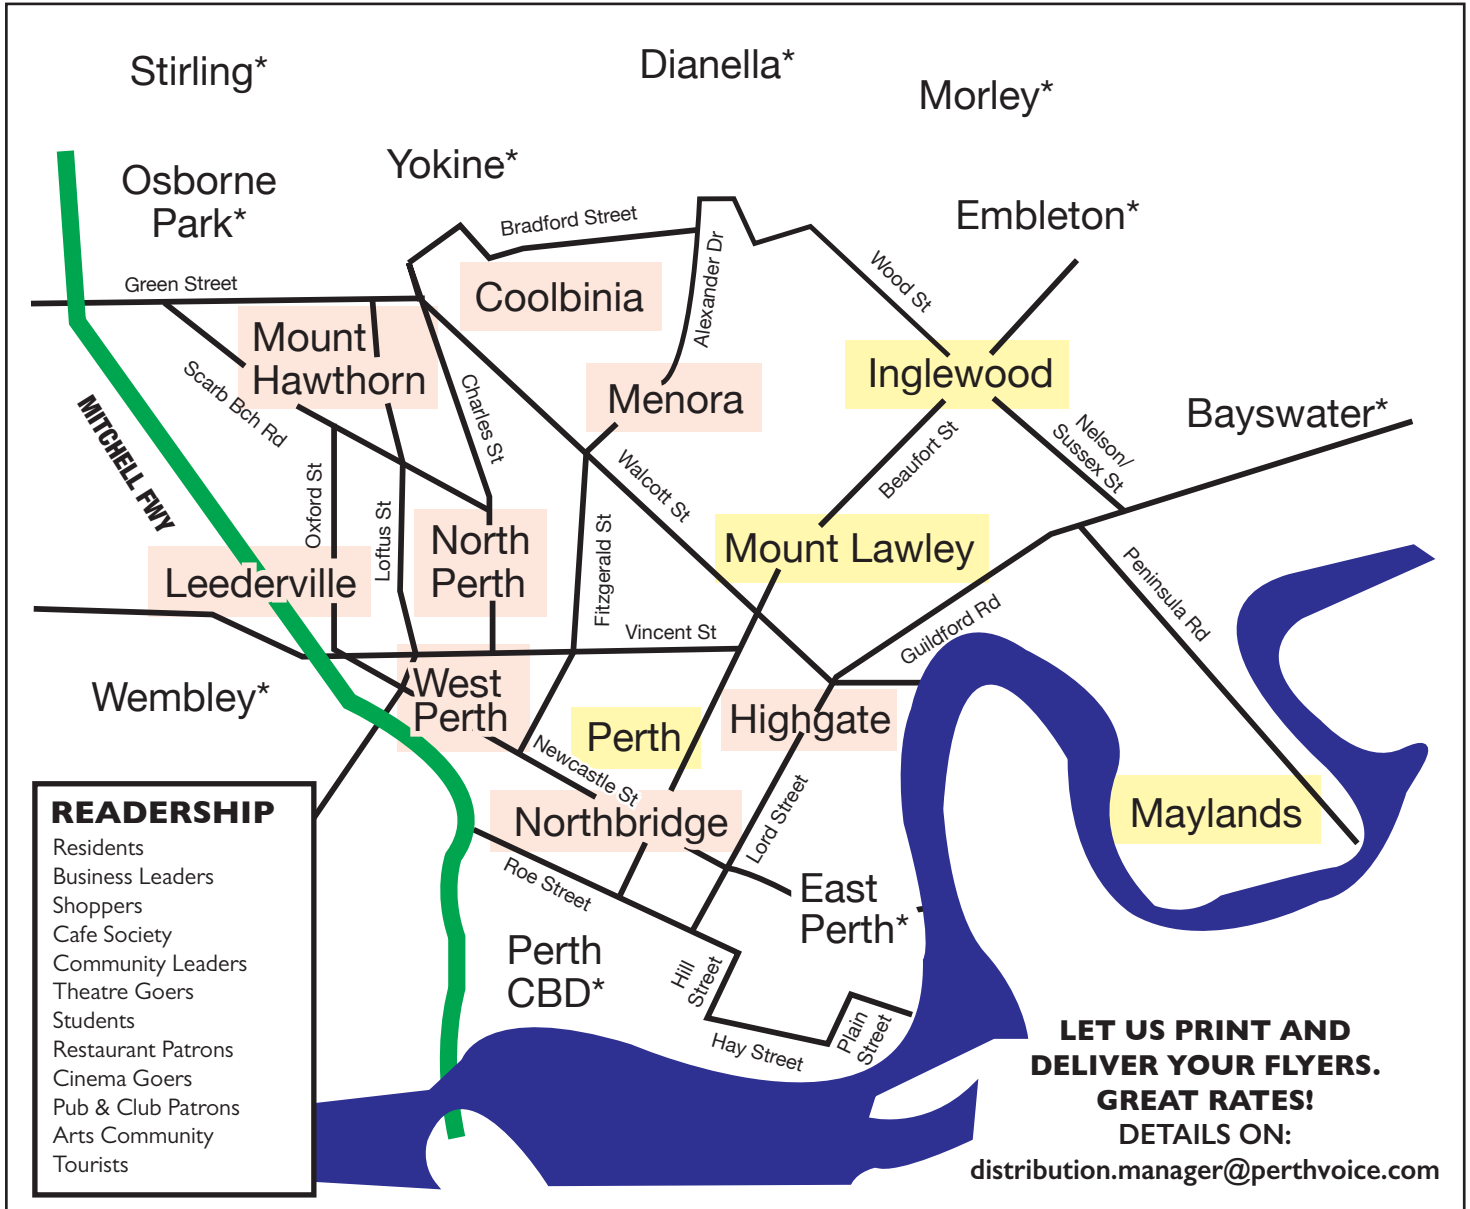

## Distribution Areas

\* Indicates Street Press Suburbs

**Want to reach readers in Perth's south of the river suburbs as well? We can help!**

**EMAIL:**  
[advertising@perthvoice.com](mailto:advertising@perthvoice.com)

**Voice East 16,800**

Delivering to:  
 Inglewood  
 Maylands  
 Mt Lawley  
 Perth  
 Street Press (2000)

**Voice West 16,900**

Delivering to:  
 Coolbinia  
 Highgate  
 Leederville  
 Menora  
 Mt Hawthorn  
 Northbridge  
 North Perth  
 West Perth  
 Street Press (2100)